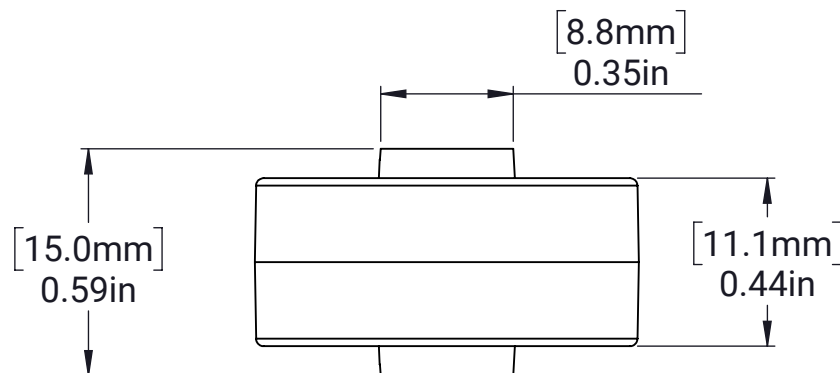

1in Grip Wheels, 5mm Hex

REV SKU	DUROMETER	COLOR
REV-41-2149	45A	DARK GREY
REV-41-2150	30A	LIGHT GREY

MATERIAL:
Thermoplastic Rubber & Polypropylene

FINISH:
See Table for Color

DATE:
11/5/2021