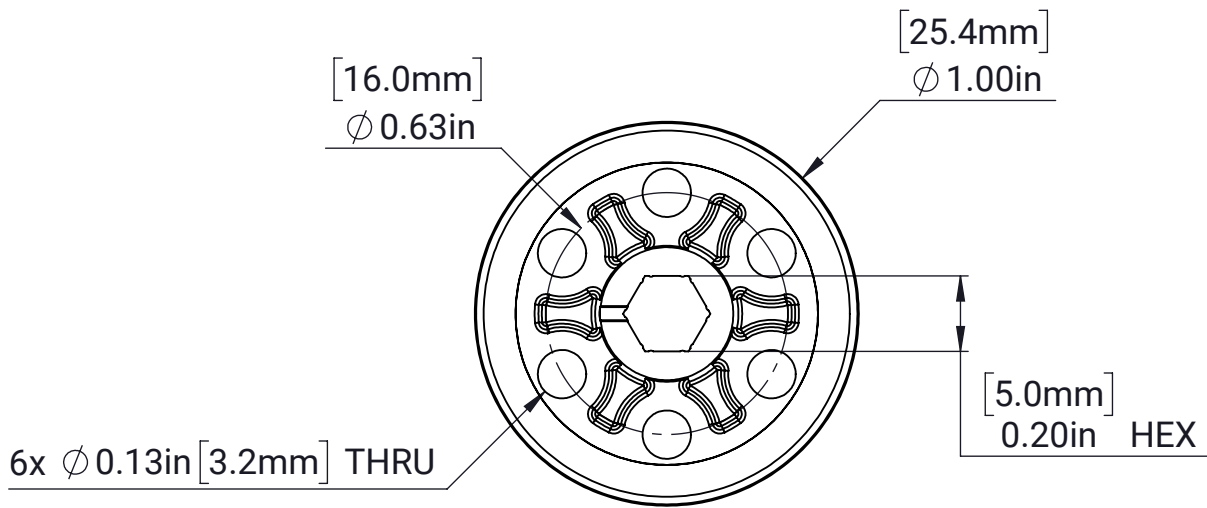

1in Grip Wheels, 5mm Hex

REV SKU	DUROMETER	COLOR
REV-41-2149	45A	DARK GREY
REV-41-2150	30A	LIGHT GREY

MATERIAL:
Thermoplastic Rubber & Polypropylene

FINISH:
See Table for Color

DATE:
11/5/2021