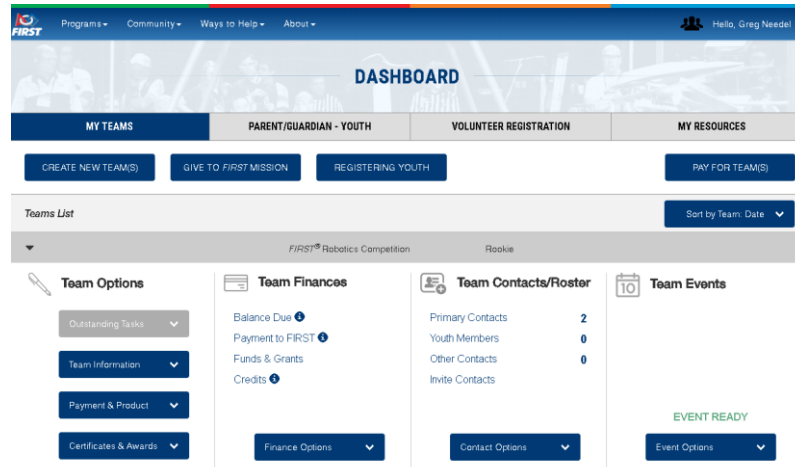

REV Robotics is happy to support FIRST Tech Challenge teams for the 2019/20 season by offering a discount to every FTC team. See the steps below to see how you can access your team's discount code! Only the primary and secondary coach will have access to the code.

## Step 1: Head to The FIRST Dashboard